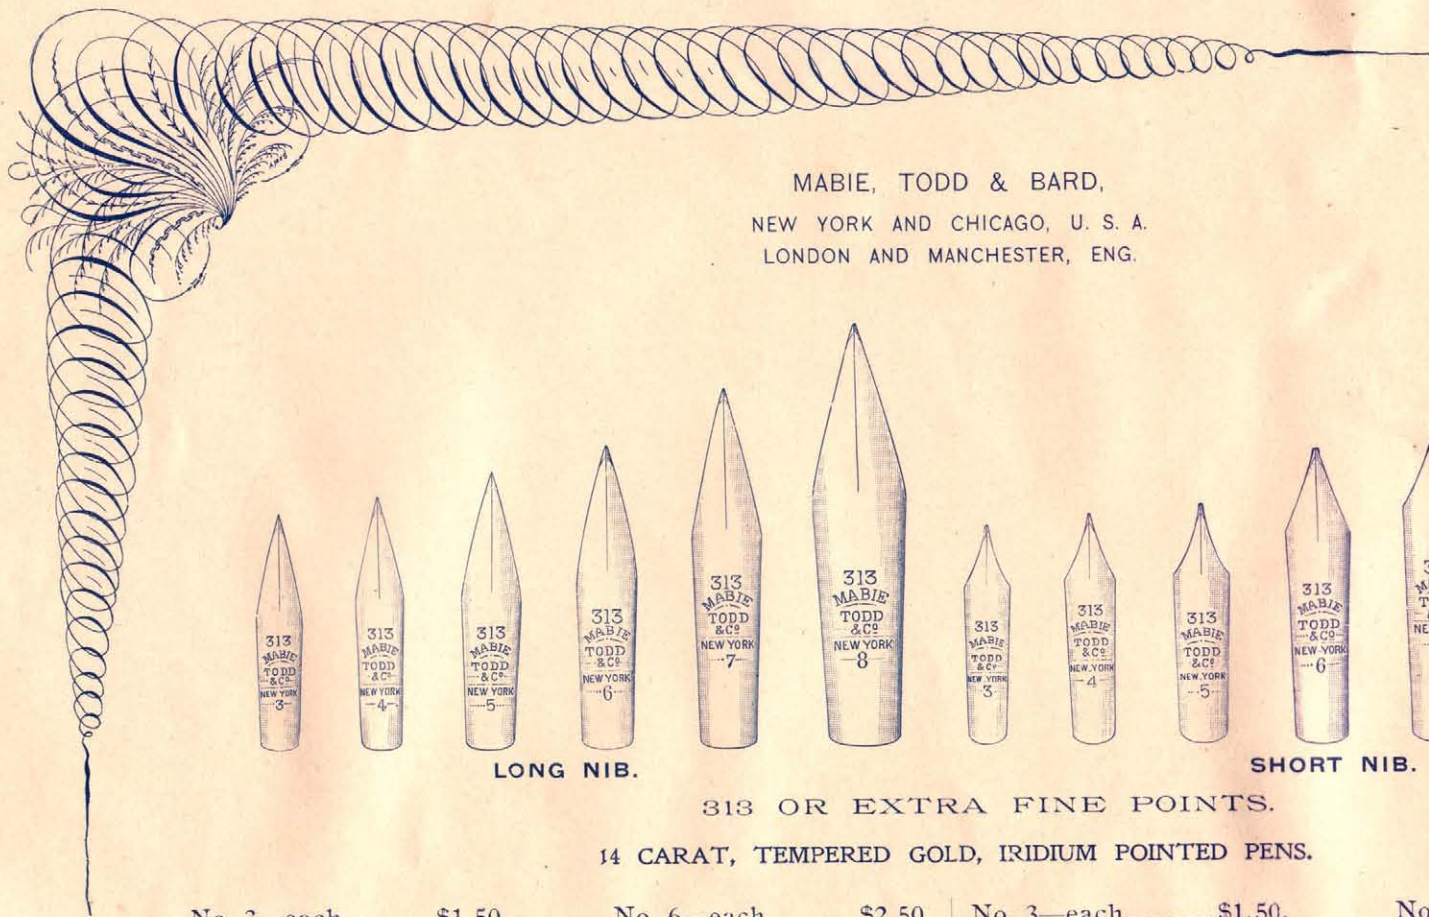

MABIE, TODD & BARD,
NEW YORK AND CHICAGO, U. S. A.
LONDON AND MANCHESTER, ENG.